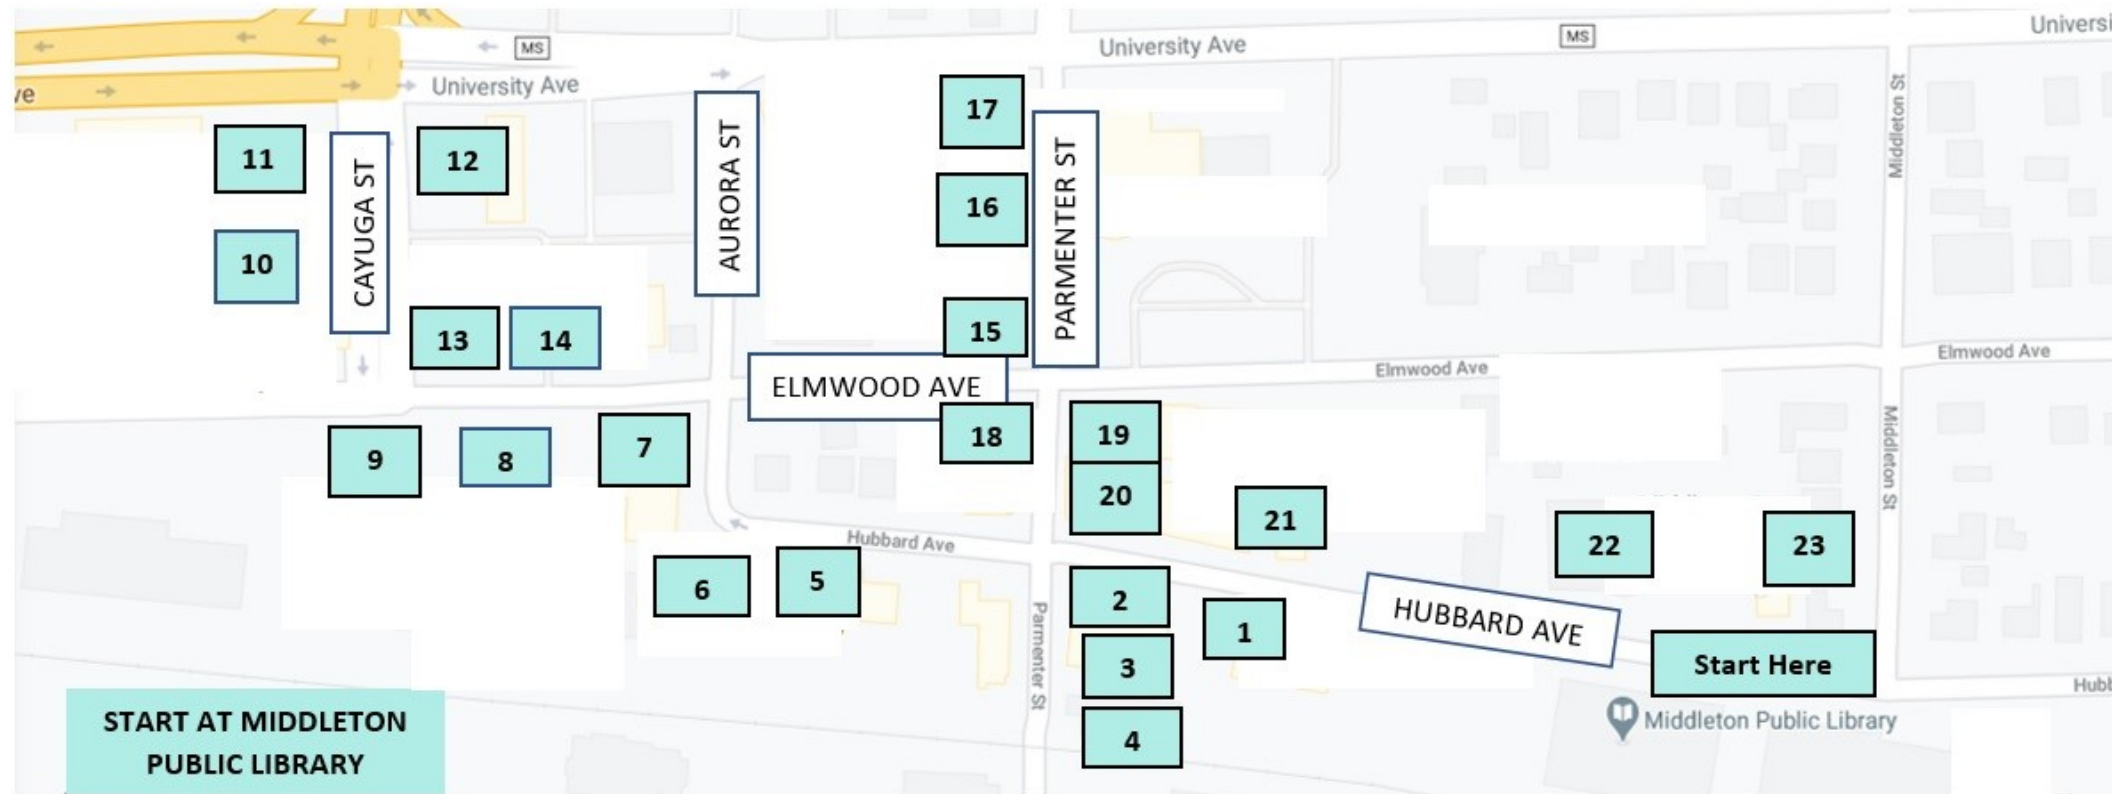

STORYWALK[®] MAP

Stay safe! Use sidewalks and crosswalks. Be aware of your surroundings.

1. MUSTARD MUSEUM
2. TRADITIONS WOMENS/CHILDRENS
3. REFORMADISON
4. MIDDLETON VISITOR'S CENTER
5. CLOTH & METAL
6. LONGTABLE BEER CAFE
7. ONE COMMUNITY BANK
8. POKE BAR
9. APEX NUTRITION

10. THE LITTLE GYM
11. HALLMAN LINDSAY
12. DINY'S JEWELERS
13. BARRIQUES - MIDDLETON
14. TAIGU
15. FREE HOUSE PUB
16. BLAZE
17. FAJITAS, TAPAS & BAR
18. THE REGAL FIND

19. JOHN/CHRISTINE DESIGNS
20. LITTLE POP COLOR SHOP
21. GRAPE WATER WINE BAR
22. MIDDLETON CITY HALL
23. HISTORICAL SOCIETY